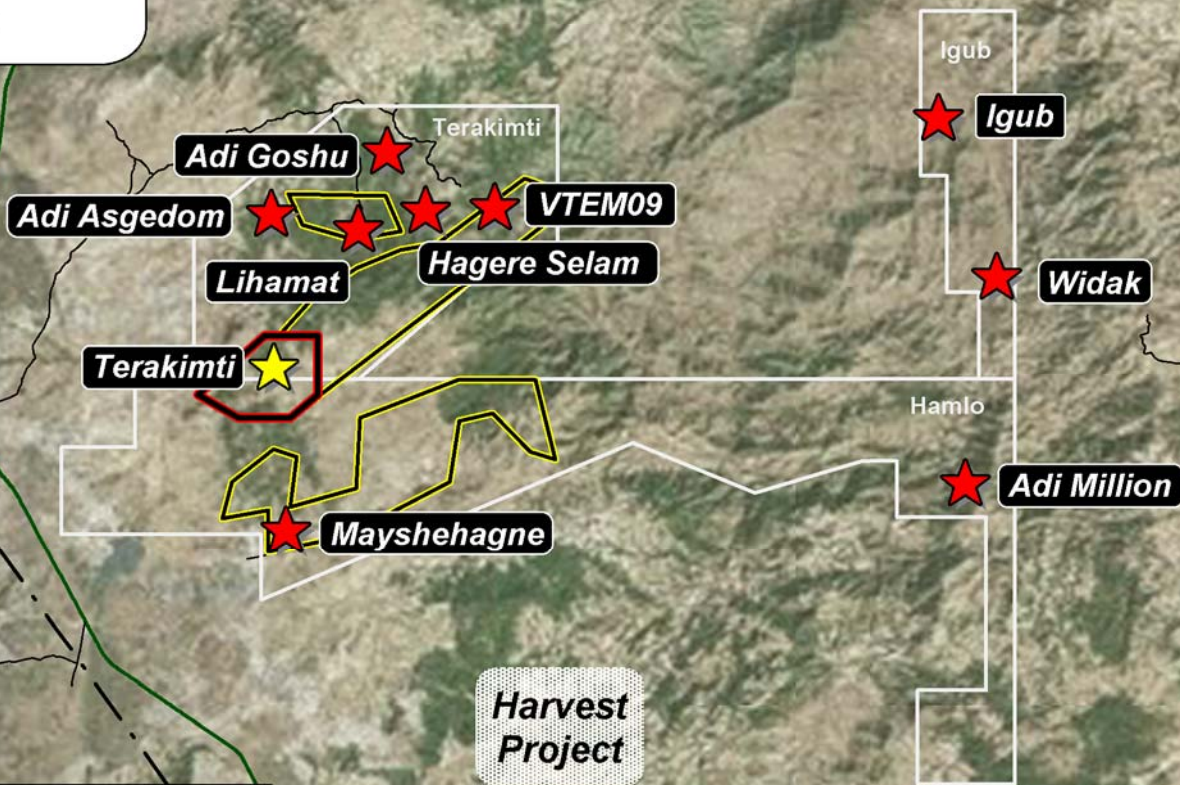

LEGEND

- ★ Deposit
- ★ Prospect
- Paved Highway
- - High Voltage Power Line

5 kilometres

Ethiopia Eritrea

- Terakimti Mining Licence
- Mining Licence Application Areas
- Harvest Exploration Area*

*Harvest Project as at Jan 10, 2017

Harvest Project as at Jan 10, 2017