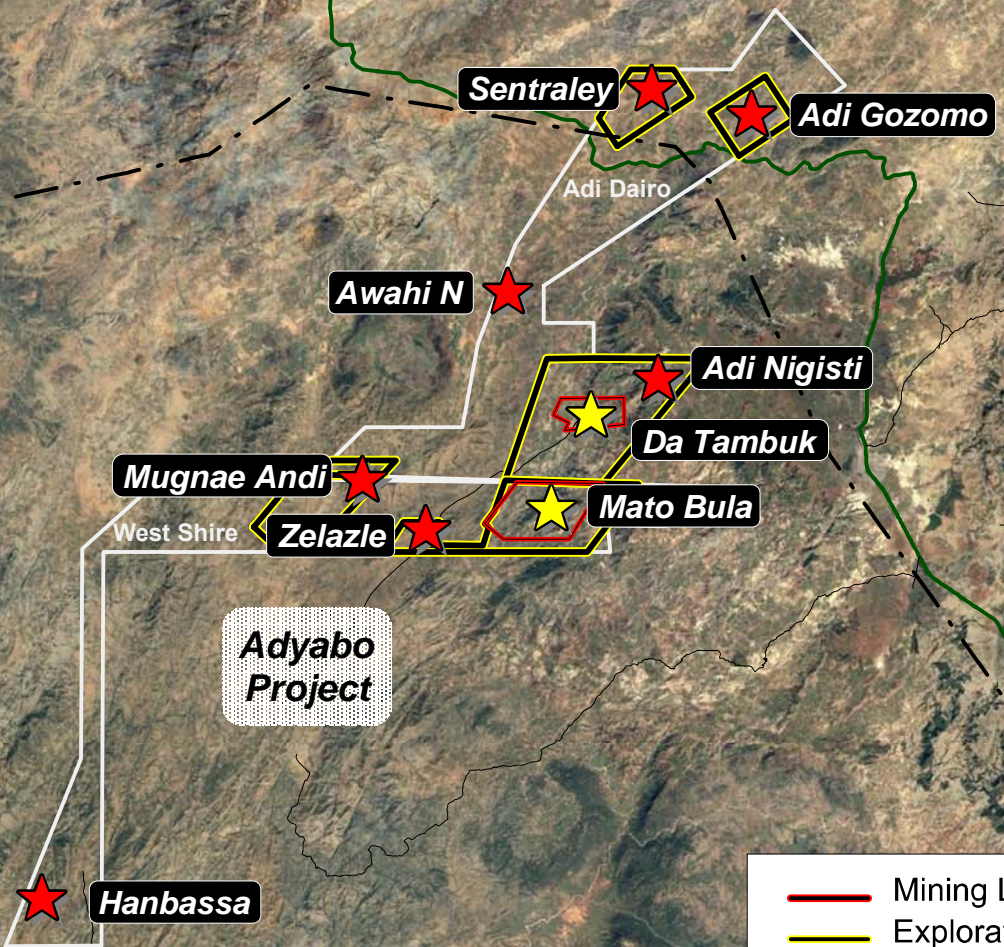

LEGEND

- ★ Deposit
- ★ Prospect
- Paved Highway
- - High Voltage Power Line
- 10 kilometres

Ethiopia Eritrea

- Mining Licence Areas
- Exploration Extension Application Areas
- Adyabo Exploration Area*

West Shire (Adyabo south) as at Oct 13, 2017,
Adi Dairo (Adyabo north) as at Jan 24, 2017